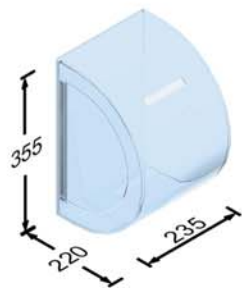

### ACCESSORIES

T006  
A4 Snapframe

T015  
Large Snapframe

E1290  
Light Box (Recessed)

E1290  
Light Box (Wall Mounted)

W0220  
Tatts Brochure

E1223  
Marksense Card Holder

M0101  
Waste Bin

T020  
2nd Chance Barrel

T021  
Tatts Times Holder

T005  
Single Results Pocket